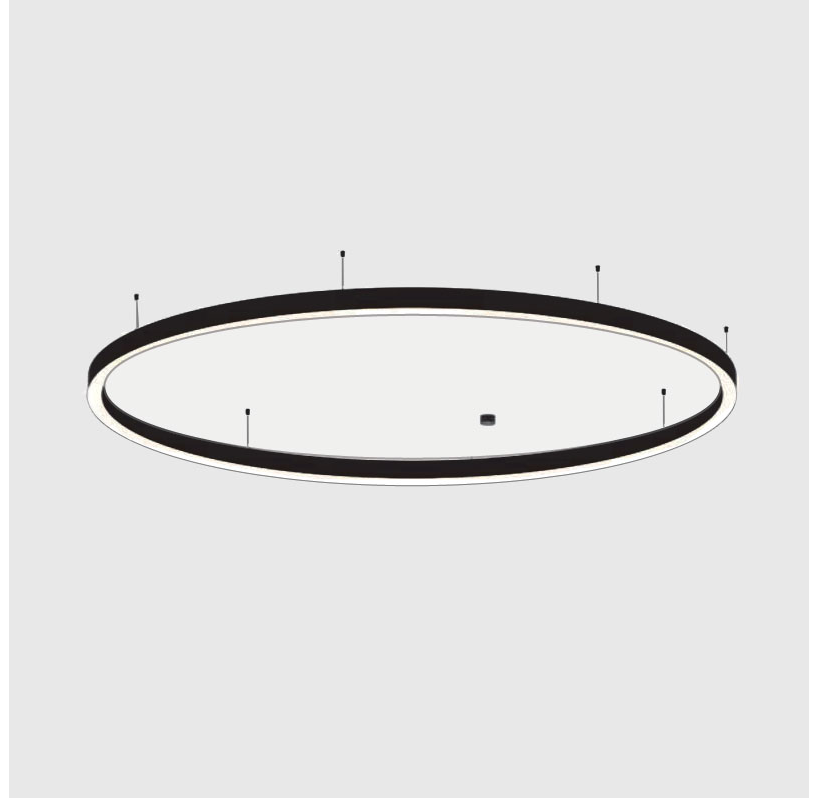

GENERAL

Series: Glorious
 Subseries: Glorious Slim
 Brand: Prolicht
 Division: Architectural
 Mounting Type: Suspension
 Mounting Location: Ceiling
 Subcategory: Ambient

PHYSICAL

Shape: Round
 Diameter (mm): 3000
 Diameter (in): 118 7/8
 Height (mm): 90
 Height (in): 3 9/16
 Max. Overall Height (mm): 2090
 Max. Overall Height (in): 82 5/16
 Light Distribution: Direct / Indirect
 Weight (kg): 31.716
 Weight (lbs): 69.93
 Diffuser: [PMMA - Opal or Micro-Prism](#)
 Fixture Finish: [SSR / BKV / CWI / CRY / HAB / LAG / UFT / ITA / RUA / RUR / MIC / FTG / MYG / TWT / LOD / PUS / FRO / FUP / KIA / POP / BLS / SPG / MEY / GOH / GUM / CHC / COM / ABZ / JAG / OBR / MOS / ROR](#)
 Fixture Material: Aluminum
 Cable Details: 2000mm or 6000mm Transparent Cable

2870mm 113"

3000mm 118 7/8"

GLORIOUS SLIM SUSPENSION

A30553-

base number LED Dimming Color Temperature Finishes (Diamond) Diffuser Options Cable Options

- To build a product code in our configurator select the specify button on the base model # product page
- To build a manual product code on this datasheet choose from the options listed below in blue font and add the suffix to the base model #

GENERAL

Series: Glorious
 Subseries: Glorious Slim
 Brand: Prolicht
 Division: Architectural
 Mounting Type: Suspension
 Mounting Location: Ceiling
 Subcategory: Ambient

PHYSICAL

Shape: Round
 Diameter (mm): 3000
 Diameter (in): 118 1/8
 Depth (mm): 90
 Depth (in): 3 9/16
 Max. Overall Height (mm): 2090
 Max. Overall Height (in): 82 5/16
 Light Distribution: Direct
 Weight (kg): 27.55
 Weight (lbs): 60.75
 Diffuser: [PMMA - Opal or Micro-Prism](#)
 Fixture Finish: [SSR / BKV / CWI / CRY / HAB / LAG / UFT / ITA / RUA / RUR / MIC / FTG / MYG / TWT / LOD / PUS / FRO / FUP / KIA / POP / BLS / SPG / MEY / GOH / GUM / CHC / COM / ABZ / JAG / OBR / MOS / ROR](#)
 Fixture Material: Aluminum
 Cable Details: 2000mm or 6000mm Transparent Cable