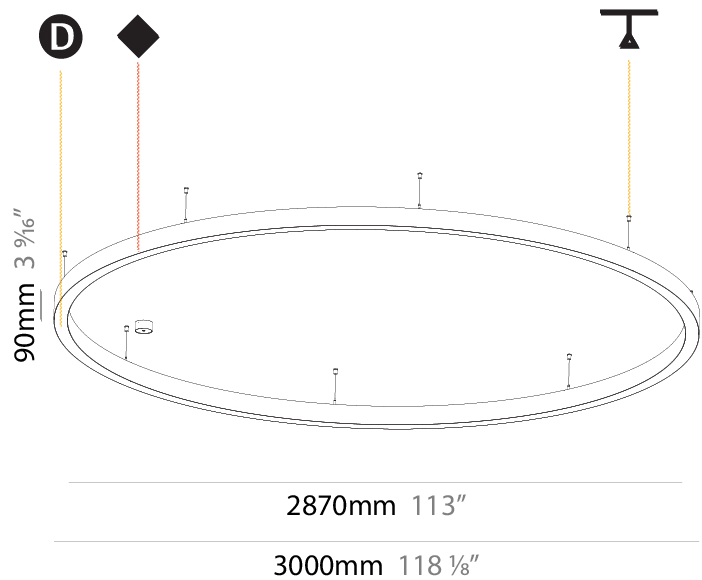

GENERAL

Series: Glorious
Subseries: Glorious Slim
Brand: Prolicht
Division: Architectural
Mounting Type: Suspension
Mounting Location: Ceiling
Subcategory: Ambient

PHYSICAL

Shape: Round
Diameter (mm): 3000
Diameter (in): 118 1/8
Depth (mm): 90
Depth (in): 3 9/16
Max. Overall Height (mm): 2090
Max. Overall Height (in): 82 5/16
Light Distribution: Direct
Weight (kg): 27.55
Weight (lbs): 60.75
Diffuser: [PMMA - Opal or Micro-Prism](#)
Fixture Finish: [SSR / BKV / CWI / CRY / HAB / LAG / UFT / ITA / RUA / RUR / MIC / FTG / MYG / TWT / LOD / PUS / FRO / FUP / KIA / POP / BLS / SPG / MEY / GOH / GUM / CHC / COM / ABZ / JAG / OBR / MOS / ROR](#)
Fixture Material: Aluminum
Cable Details: 2000mm or 6000mm Transparent Cable

ELECTRICAL

Lamp Type: LED (Zhaga Standard)
Input Wattage (W): 227.2
Total Output Wattage (W): 192
Dimming: [Tri-Mode (Non-Dimming and Phase Dimming (120Vac only) and 0-10V Dimming)](#)
Driver Included: Yes
Driver Location: Integrated
Driver Type: Constant Current - Universal
Driver Class: Class 2
Input Voltage (V): 120 - 277
Constant Current (MA): 350

LED

Color Temperature (°K): 3000 / 3500 / 4000
Max. Delivered Lumen (lm): 27160 / 27724 / 28290
CRI: >80 CRI
Efficiency (%): 88
Lamp Life (hrs): 50000

OPTICAL

RATINGS AND CERTIFICATIONS

Certified By: Certified for North American Standards
IP rating: IP20