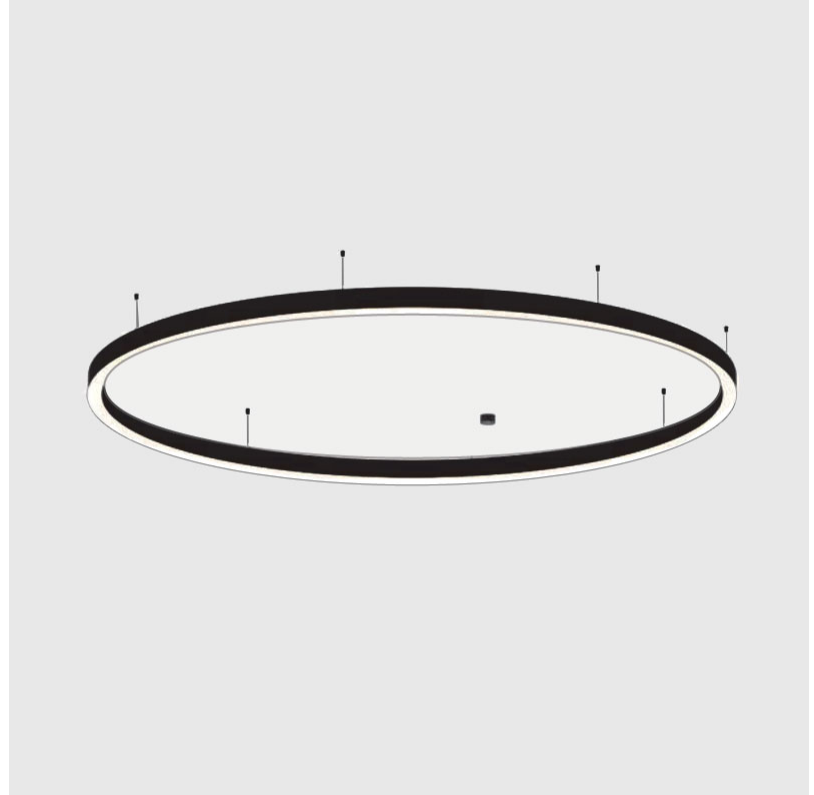

GENERAL

Series: Glorious
Subseries: Glorious Slim
Brand: Prolicht
Division: Architectural
Mounting Type: Suspension
Mounting Location: Ceiling
Subcategory: Ambient

PHYSICAL

Shape: Round
Diameter (mm): 3000
Diameter (in): 118 1/8
Depth (mm): 90
Depth (in): 3 9/16
Max. Overall Height (mm): 2090
Max. Overall Height (in): 82 5/16
Light Distribution: Direct
Weight (kg): 27.55
Weight (lbs): 60.75
Diffuser: [PMMA - Opal or Micro-Prism](#)
Fixture Finish: [SSR / BKV / CWI / CRY / HAB / LAG / UFT / ITA / RUA / RUR / MIC / FTG / MYG / TWT / LOD / PUS / FRO / FUP / KIA / POP / BLS / SPG / MEY / GOH / GUM / CHC / COM / ABZ / JAG / OBR / MOS / ROR](#)
Fixture Material: Aluminum
Cable Details: 2000mm or 6000mm Transparent Cable

ELECTRICAL

Lamp Type: LED (Zhaga Standard)
Input Wattage (W): 227.2
Total Output Wattage (W): 192
Dimming: [Tri-Mode (Non-Dimming and Phase Dimming (120Vac only) and 0-10V Dimming)](#)
Driver Included: Yes
Driver Location: Integrated
Driver Type: Constant Current - Universal
Driver Class: Class 2
Input Voltage (V): 120 - 277
Constant Current (MA): 350

LED

Color Temperature (°K): 3000 / 3500 / 4000
Max. Delivered Lumen (lm): 27160 / 27724 / 28290
CRI: >80 CRI
Efficiency (%): 88
Lamp Life (hrs): 50000

OPTICAL

RATINGS AND CERTIFICATIONS

Certified By: Certified for North American Standards
IP rating: IP20