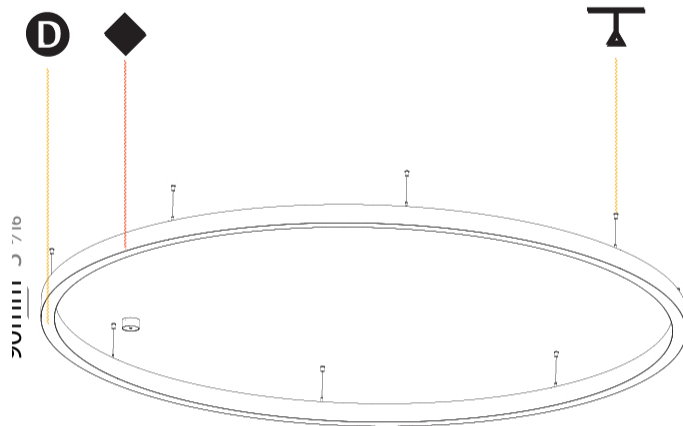

GENERAL

Series: Glorious
Subseries: Glorious Slim
Brand: Prolicht
Division: Architectural
Mounting Type: Suspension
Mounting Location: Ceiling
Subcategory: Ambient

PHYSICAL

Shape: Round
Diameter (mm): 3000
Diameter (in): 118 7/8
Height (mm): 90
Height (in): 3 9/16
Max. Overall Height (mm): 2090
Max. Overall Height (in): 82 5/16
Light Distribution: Direct / Indirect
Weight (kg): 31.716
Weight (lbs): 69.93
Diffuser: [PMMA - Opal or Micro-Prism](#)
Fixture Finish: [SSR / BKV / CWI / CRY / HAB / LAG / UFT / ITA / RUA / RUR / MIC / FTG / MYG / TWT / LOD / PUS / FRO / FUP / KIA / POP / BLS / SPG / MEY / GOH / GUM / CHC / COM / ABZ / JAG / OBR / MOS / ROR](#)
Fixture Material: Aluminum
Cable Details: 2000mm or 6000mm Transparent Cable

ELECTRICAL

Lamp Type: LED (Zhaga Standard)
Input Wattage (W): 224 / 112
Total Output Wattage (W): 192 / 84
Dimming: [Tri-Mode (Non-Dimming and Phase Dimming (120Vac only) and 0-10V Dimming)](#)
Driver Included: Yes
Driver Location: Integrated
Driver Type: Constant Current - Universal
Driver Class: Class 2
Input Voltage (V): 120 - 277
Constant Current (MA): 350

LED

[Color Temperature (°K): 3000 / 3500 / 4000](#)
Max. Delivered Lumen (lm): 38980 / 39798 / 40610
CRI: >80 CRI
Lamp Life (hrs): 50000

OPTICAL

RATINGS AND CERTIFICATIONS

Certified By: Certified for North American Standards
IP rating: IP20

2870mm 113"

3000mm 118 7/8"